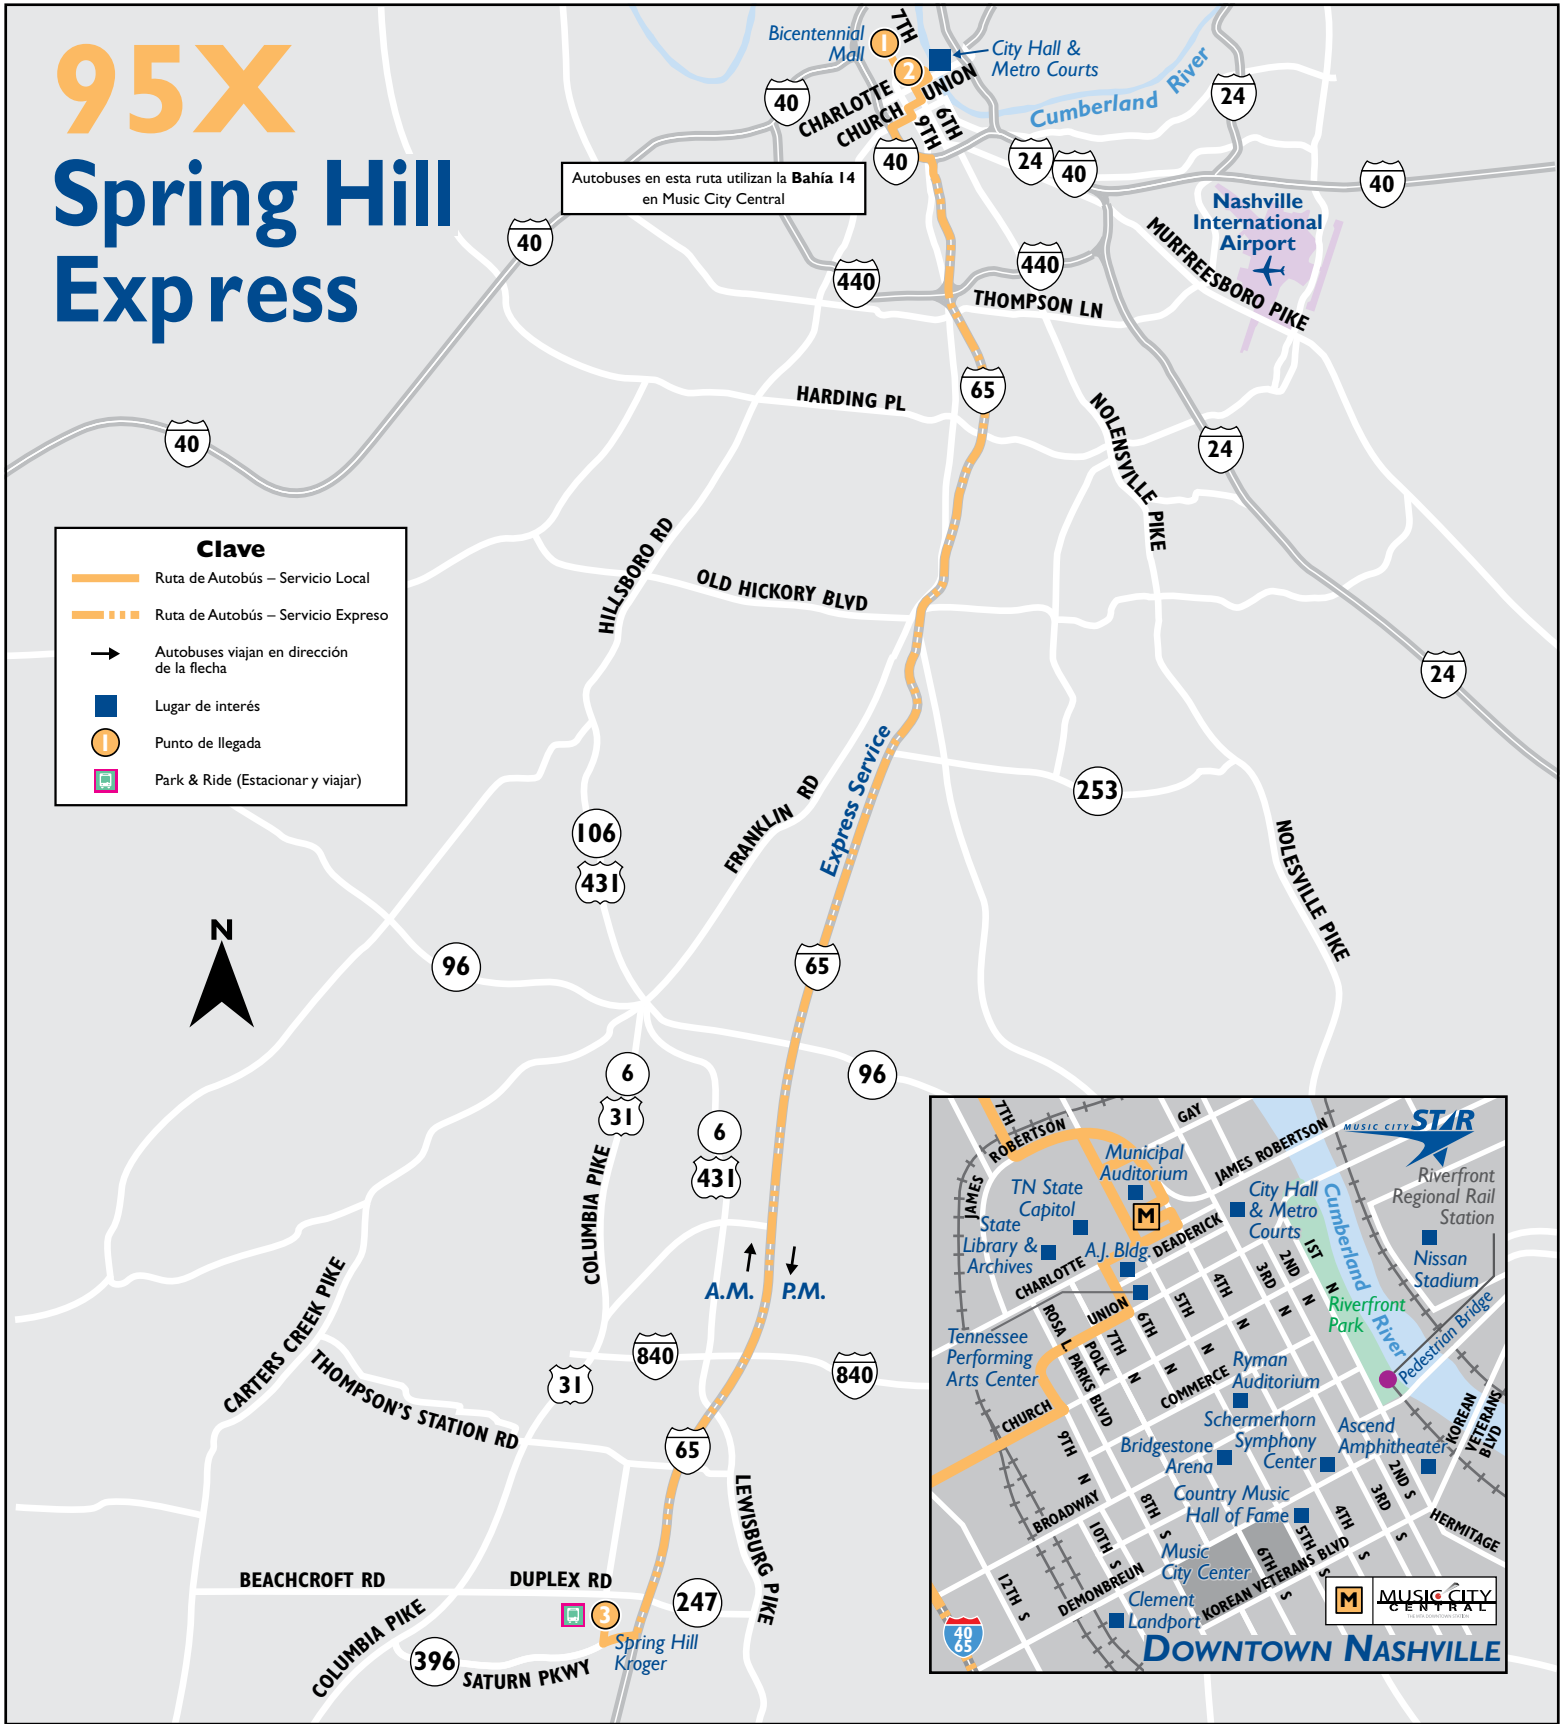

DIAS ENTRE SEMANA Hacia Nashville

Spring Hill Kroger on Port Royal	Music City Central Bahía 14	Bicentennial Mall
3	2	1
5:57	6:50	6:55
6:14	7:22	7:27

DIAS ENTRE SEMANA Desde Nashville

Bicentennial Mall	Music City Central Bahía 14	Spring Hill Kroger on Port Royal
1	2	3
3:35	3:45	4:40
4:00	4:10	5:10