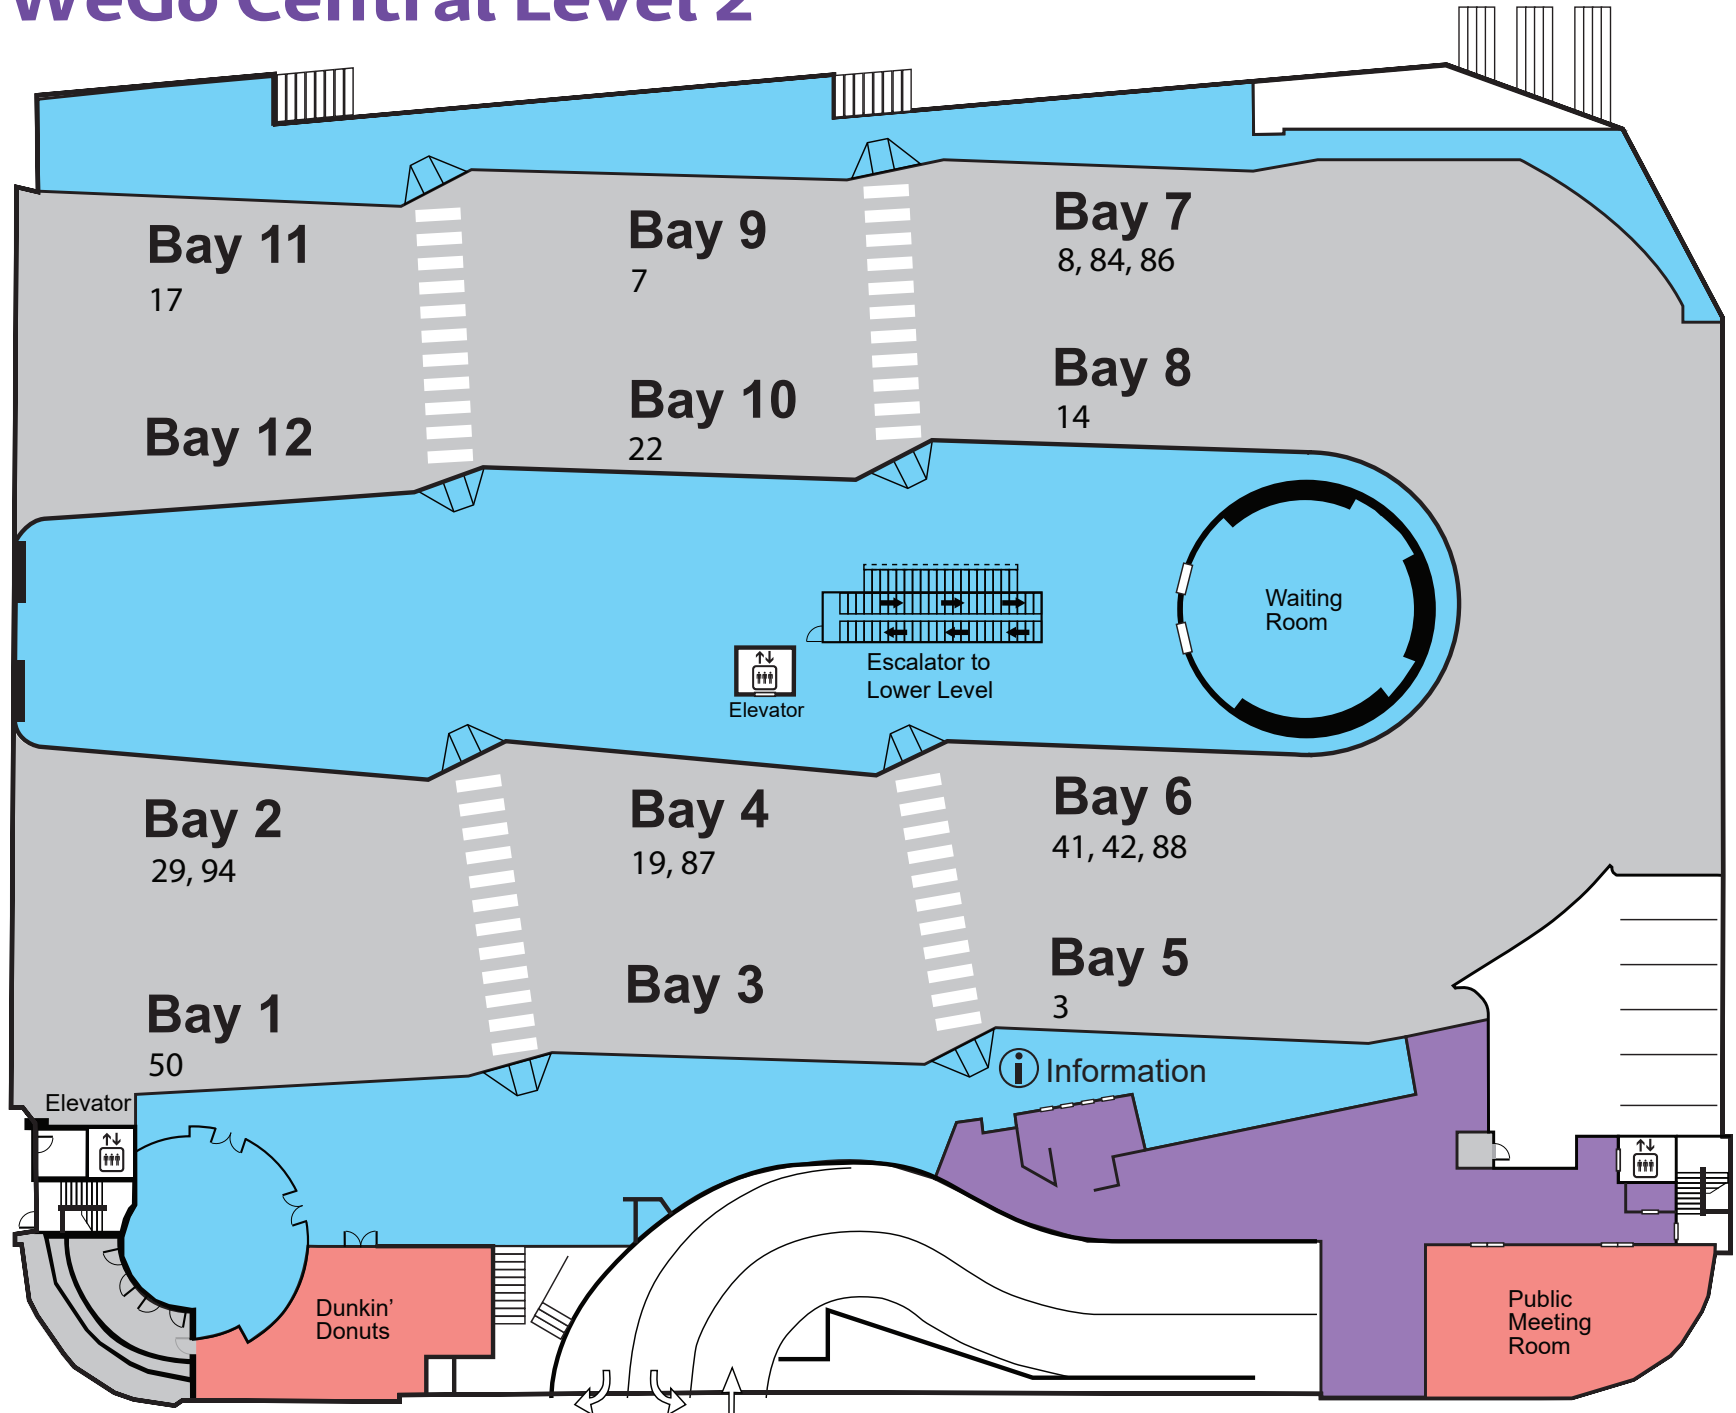

WeGo Central Level 2

REP JOHN LEWIS WAY

4TH AVENUE

Public Parking
Garage Entrance

DR. MARTIN L. KING JR. BOULEVARD

WeGo Central Level 1

Stairs to
Dr. Martin L. King Jr. Boulevard

DR. MARTIN L. KING JR. BOULEVARD

4TH AVENUE

Metro Transit Offices

Music
City
Market

Waiting
Room

Elevator

Escalator to
Upper Level