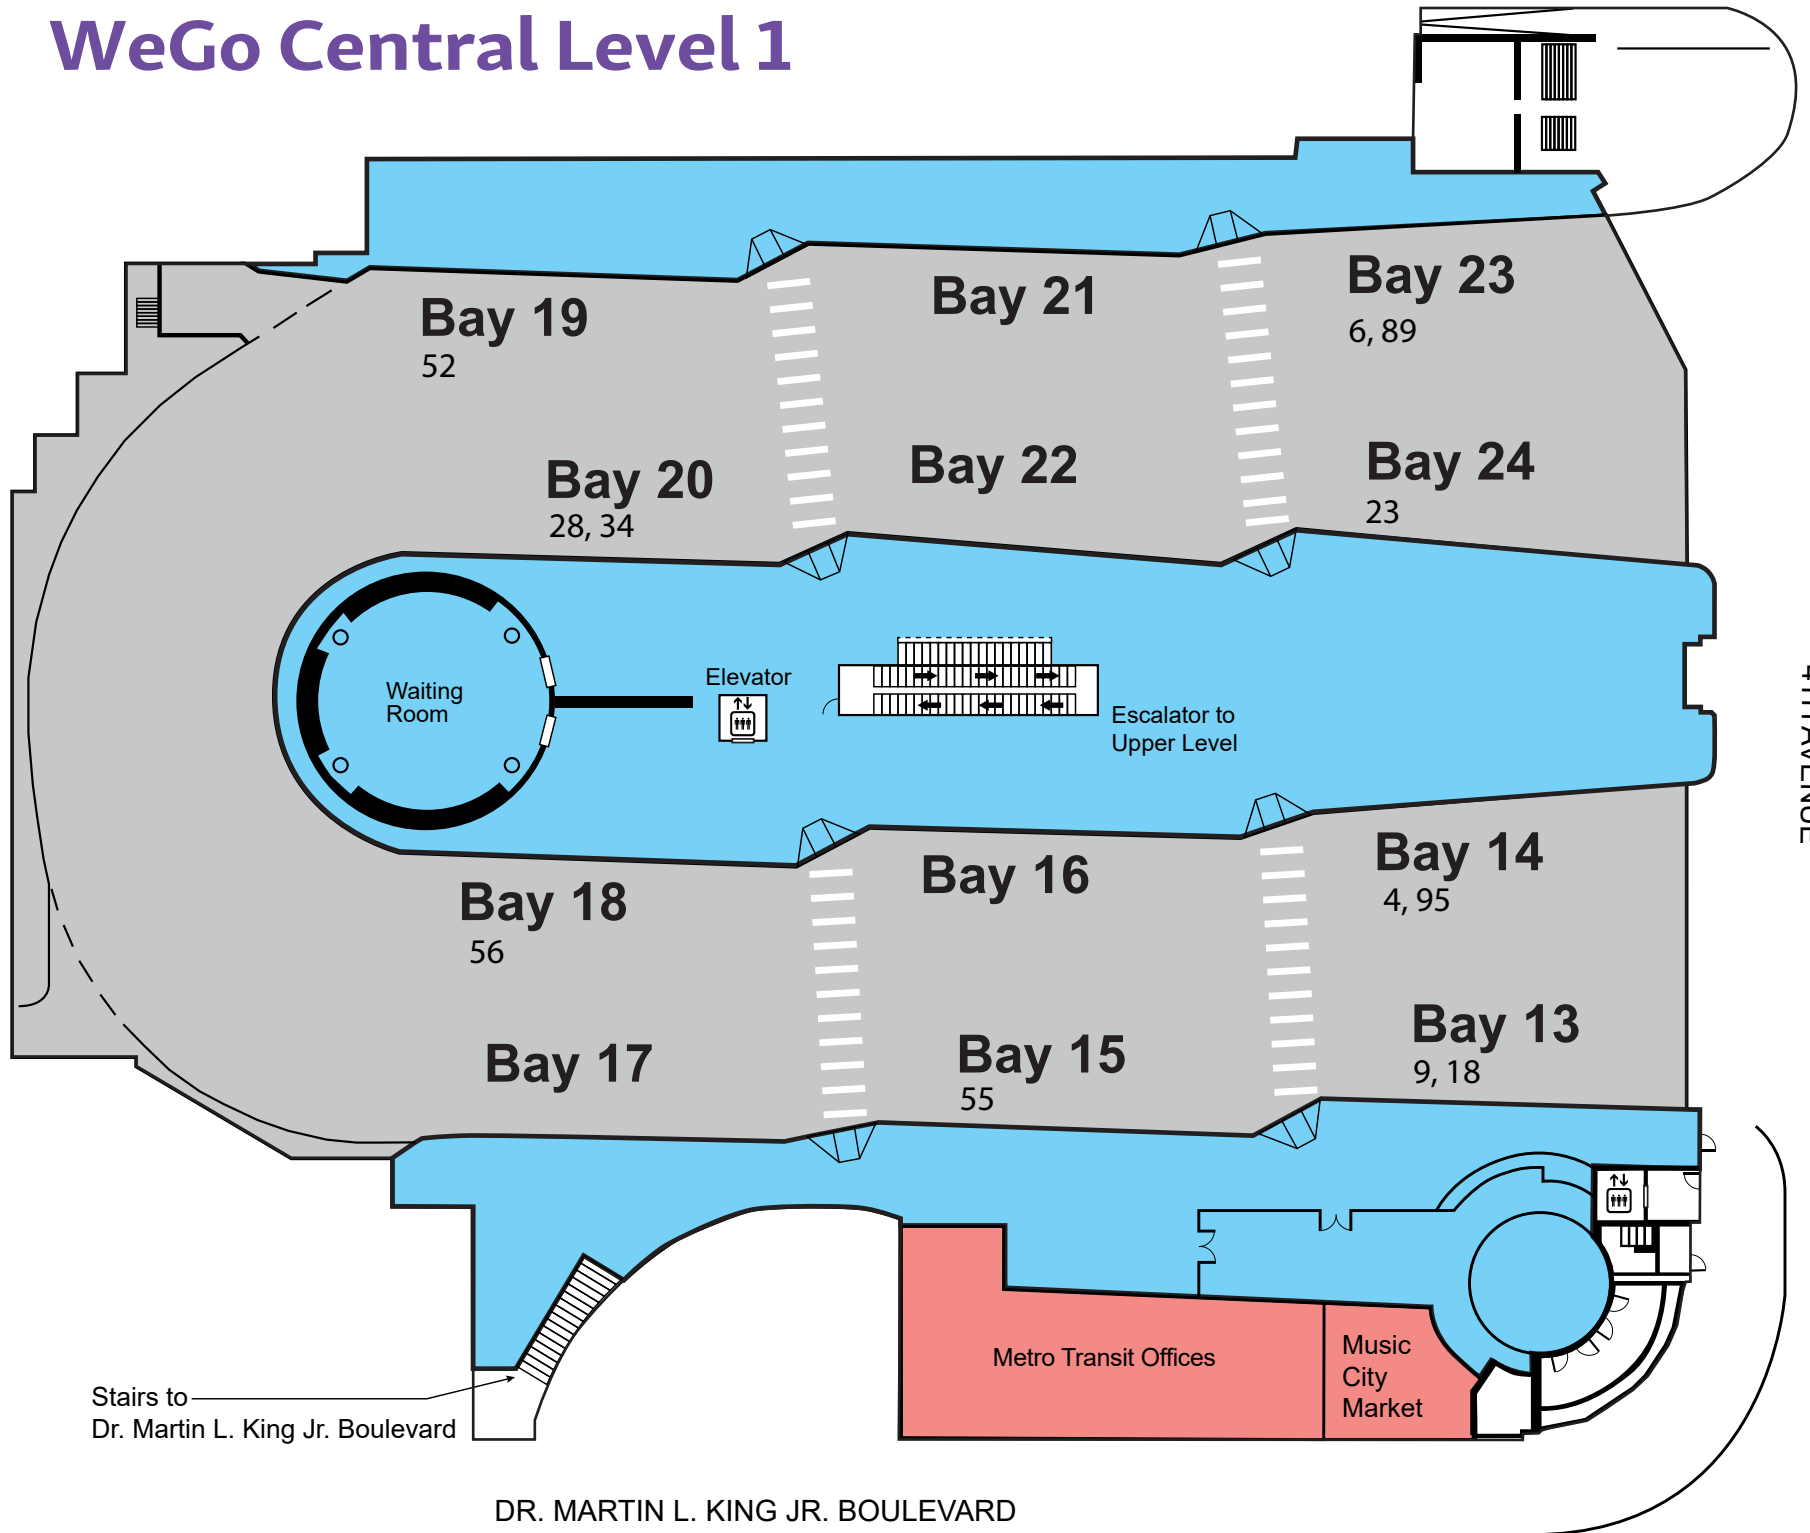

WeGo Central Level 2

REP JOHN LEWIS WAY

4TH AVENUE

Public Parking
Garage Entrance

DR. MARTIN L. KING JR. BOULEVARD

WeGo Central Level 1

Stairs to
Dr. Martin L. King Jr. Boulevard

DR. MARTIN L. KING JR. BOULEVARD

4TH AVENUE

Metro Transit Offices

Music
City
Market

Waiting
Room

Elevator

Escalator to
Upper Level