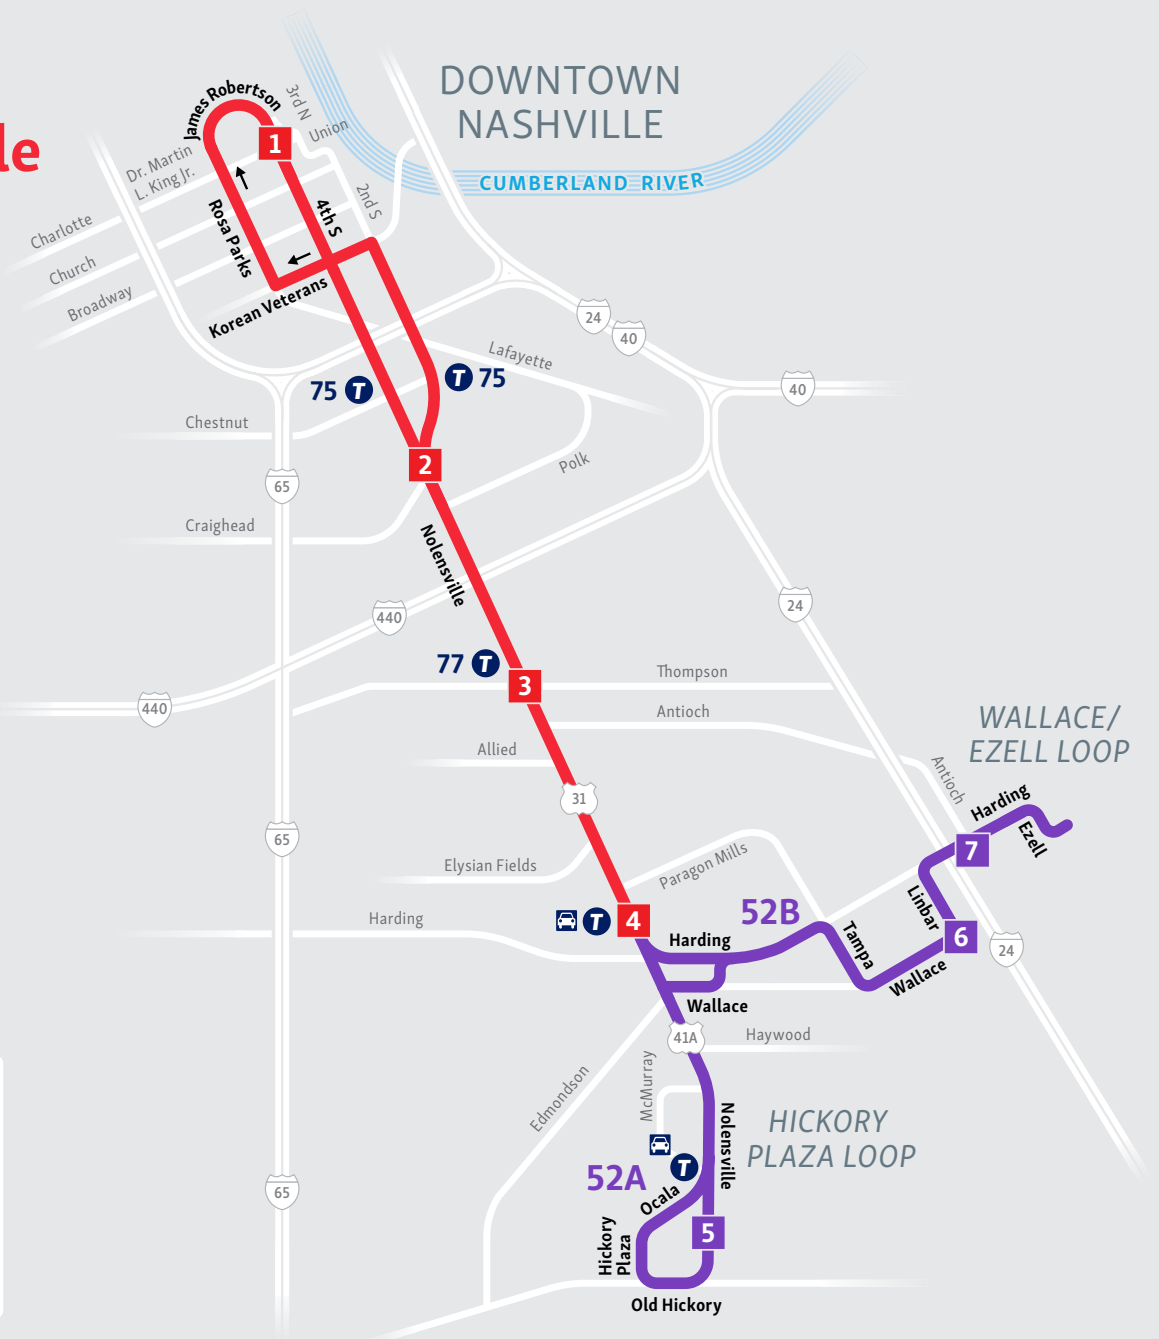

52 Nolensville Pike

Map Key

- █ Frequent service
- █ Local service
- 1 Timepoint
- T Transfer point
- 75 Transfer route
- T Transfer **WeGo Link**

Weekdays to Downtown